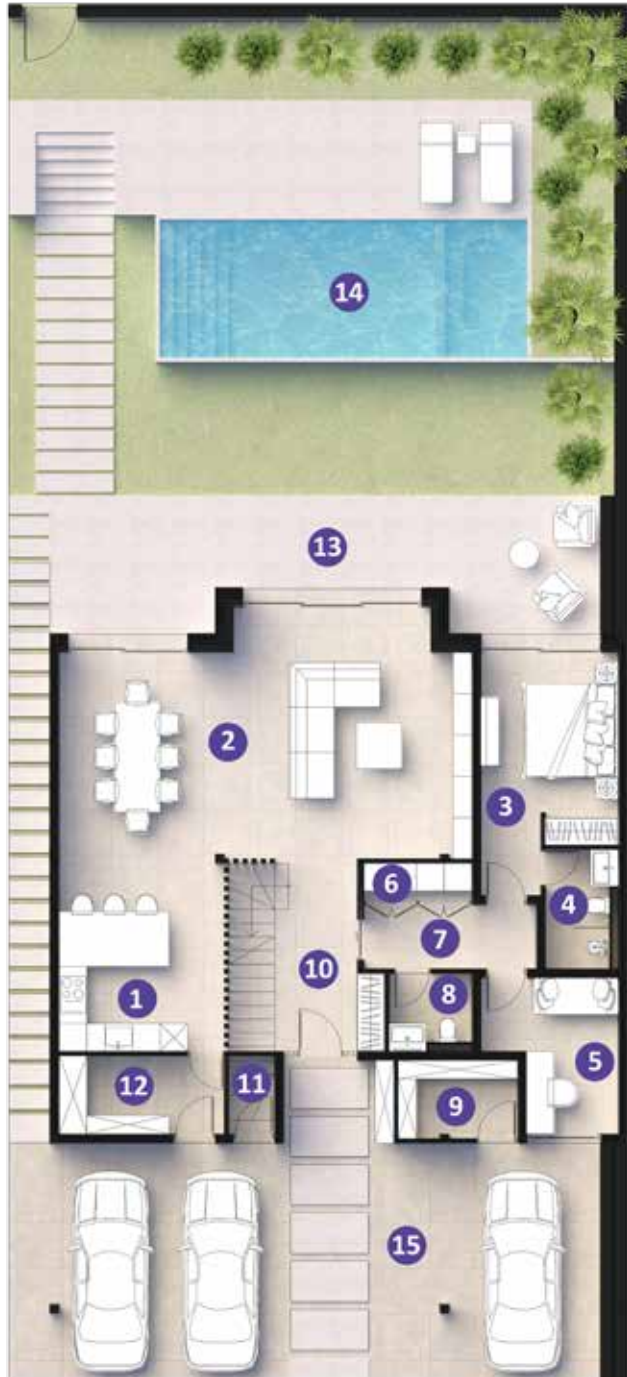

BREEZE VILLA

BREEZE VILLA

4+
BEDROOMS

Step into Breeze Villa, your serene two-level escape. Host unforgettable gatherings on the rooftop terrace with stunning mountain . With a cozy barbecue area and exquisite finishes throughout, Breeze Villa transforms everyday moments into cherished memories.

BREEZE VILLA

Interior Style:

Mediterranean

BREEZE VILLA

Interior Style:

Modern

BREEZE VILLA

Interior Style:

Japandi

1st Level

2nd Level

Rooftop

1st Level

1. Kitchen.....	15.44 m ²
2. Living room.....	44.44 m ²
3. Bedroom 1.....	13.96 m ²
4. Bathroom 1.....	4.16 m ²
5. Office.....	8.40 m ²
6. Laundry.....	2.12 m ²
7. Hallway.....	5.25 m ²
8. Bathroom 2.....	3.06 m ²
9. Storage area.....	4.40 m ²
10. Hallway room.....	13.20 m ²
11. Storage area.....	1.70 m ²
12. Storage area.....	6.12 m ²
13. Terrace.....	32.60 m ²
14. Pool.....	24.00 m ²
15. Garage.....	62.40 m ²

Total area 1st Level140.64 m²

2nd Level

1. Bedroom 2.....	21.36 m ²
2. Bathroom 3.....	7.79 m ²
3. Bathroom 4.....	5.40 m ²
4. Bedroom 3.....	14.06 m ²
5. Bedroom 4.....	12.16 m ²
6. Bathroom 5.....	6.08 m ²
7. Hallway.....	4.94 m ²
8. Hallway.....	14.31 m ²
9. Terrace.....	12.90 m ²
10. Terrace.....	40.56 m ²
11. Terrace.....	30.32 m ²